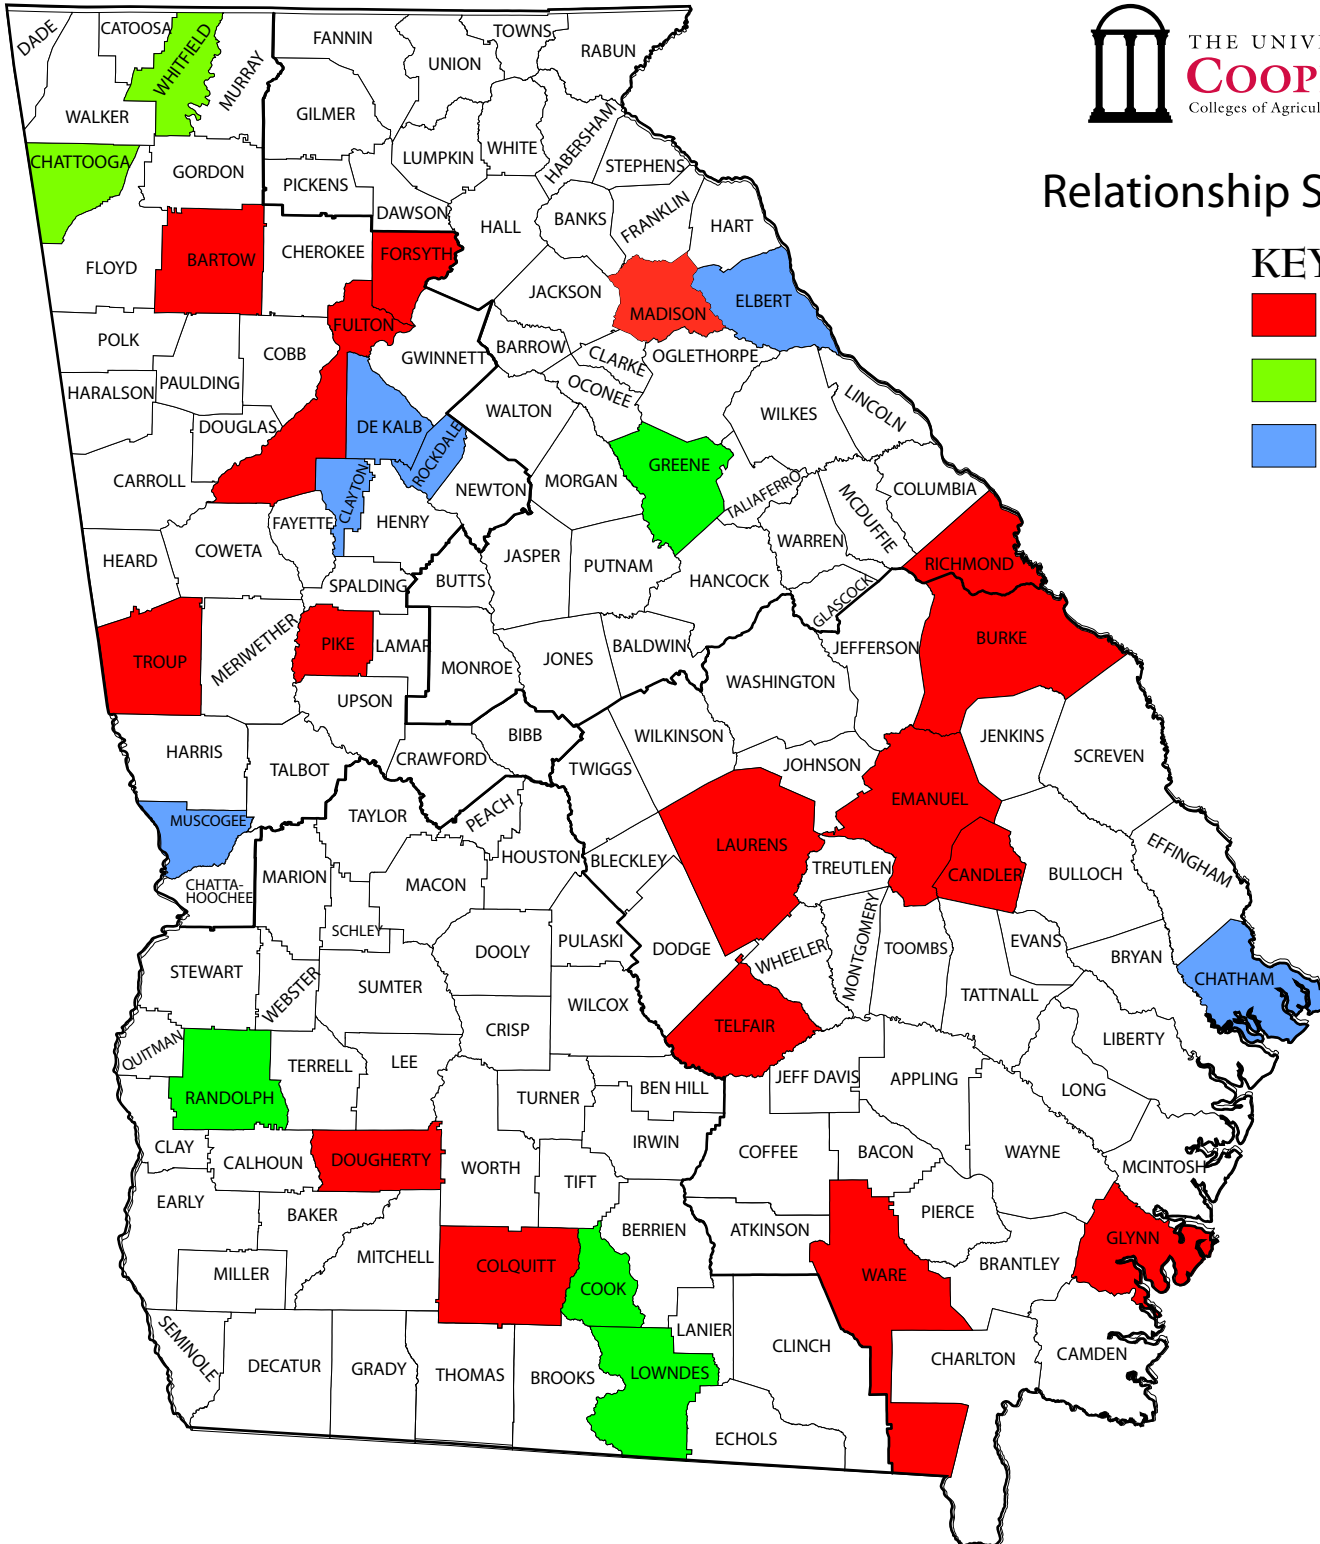

Relationship Smarts Program Offered

KEY

- FACS Agent
- 4 - H Agent
- FACS and or 4 - H Agent

Relationship Smarts County Extension Educators (2012)

The following University of Georgia Cooperative Extension County Educators are trained in the Relationship Smarts Plus Curriculum and able to teach the program to middle and high school age youth in the following counties.