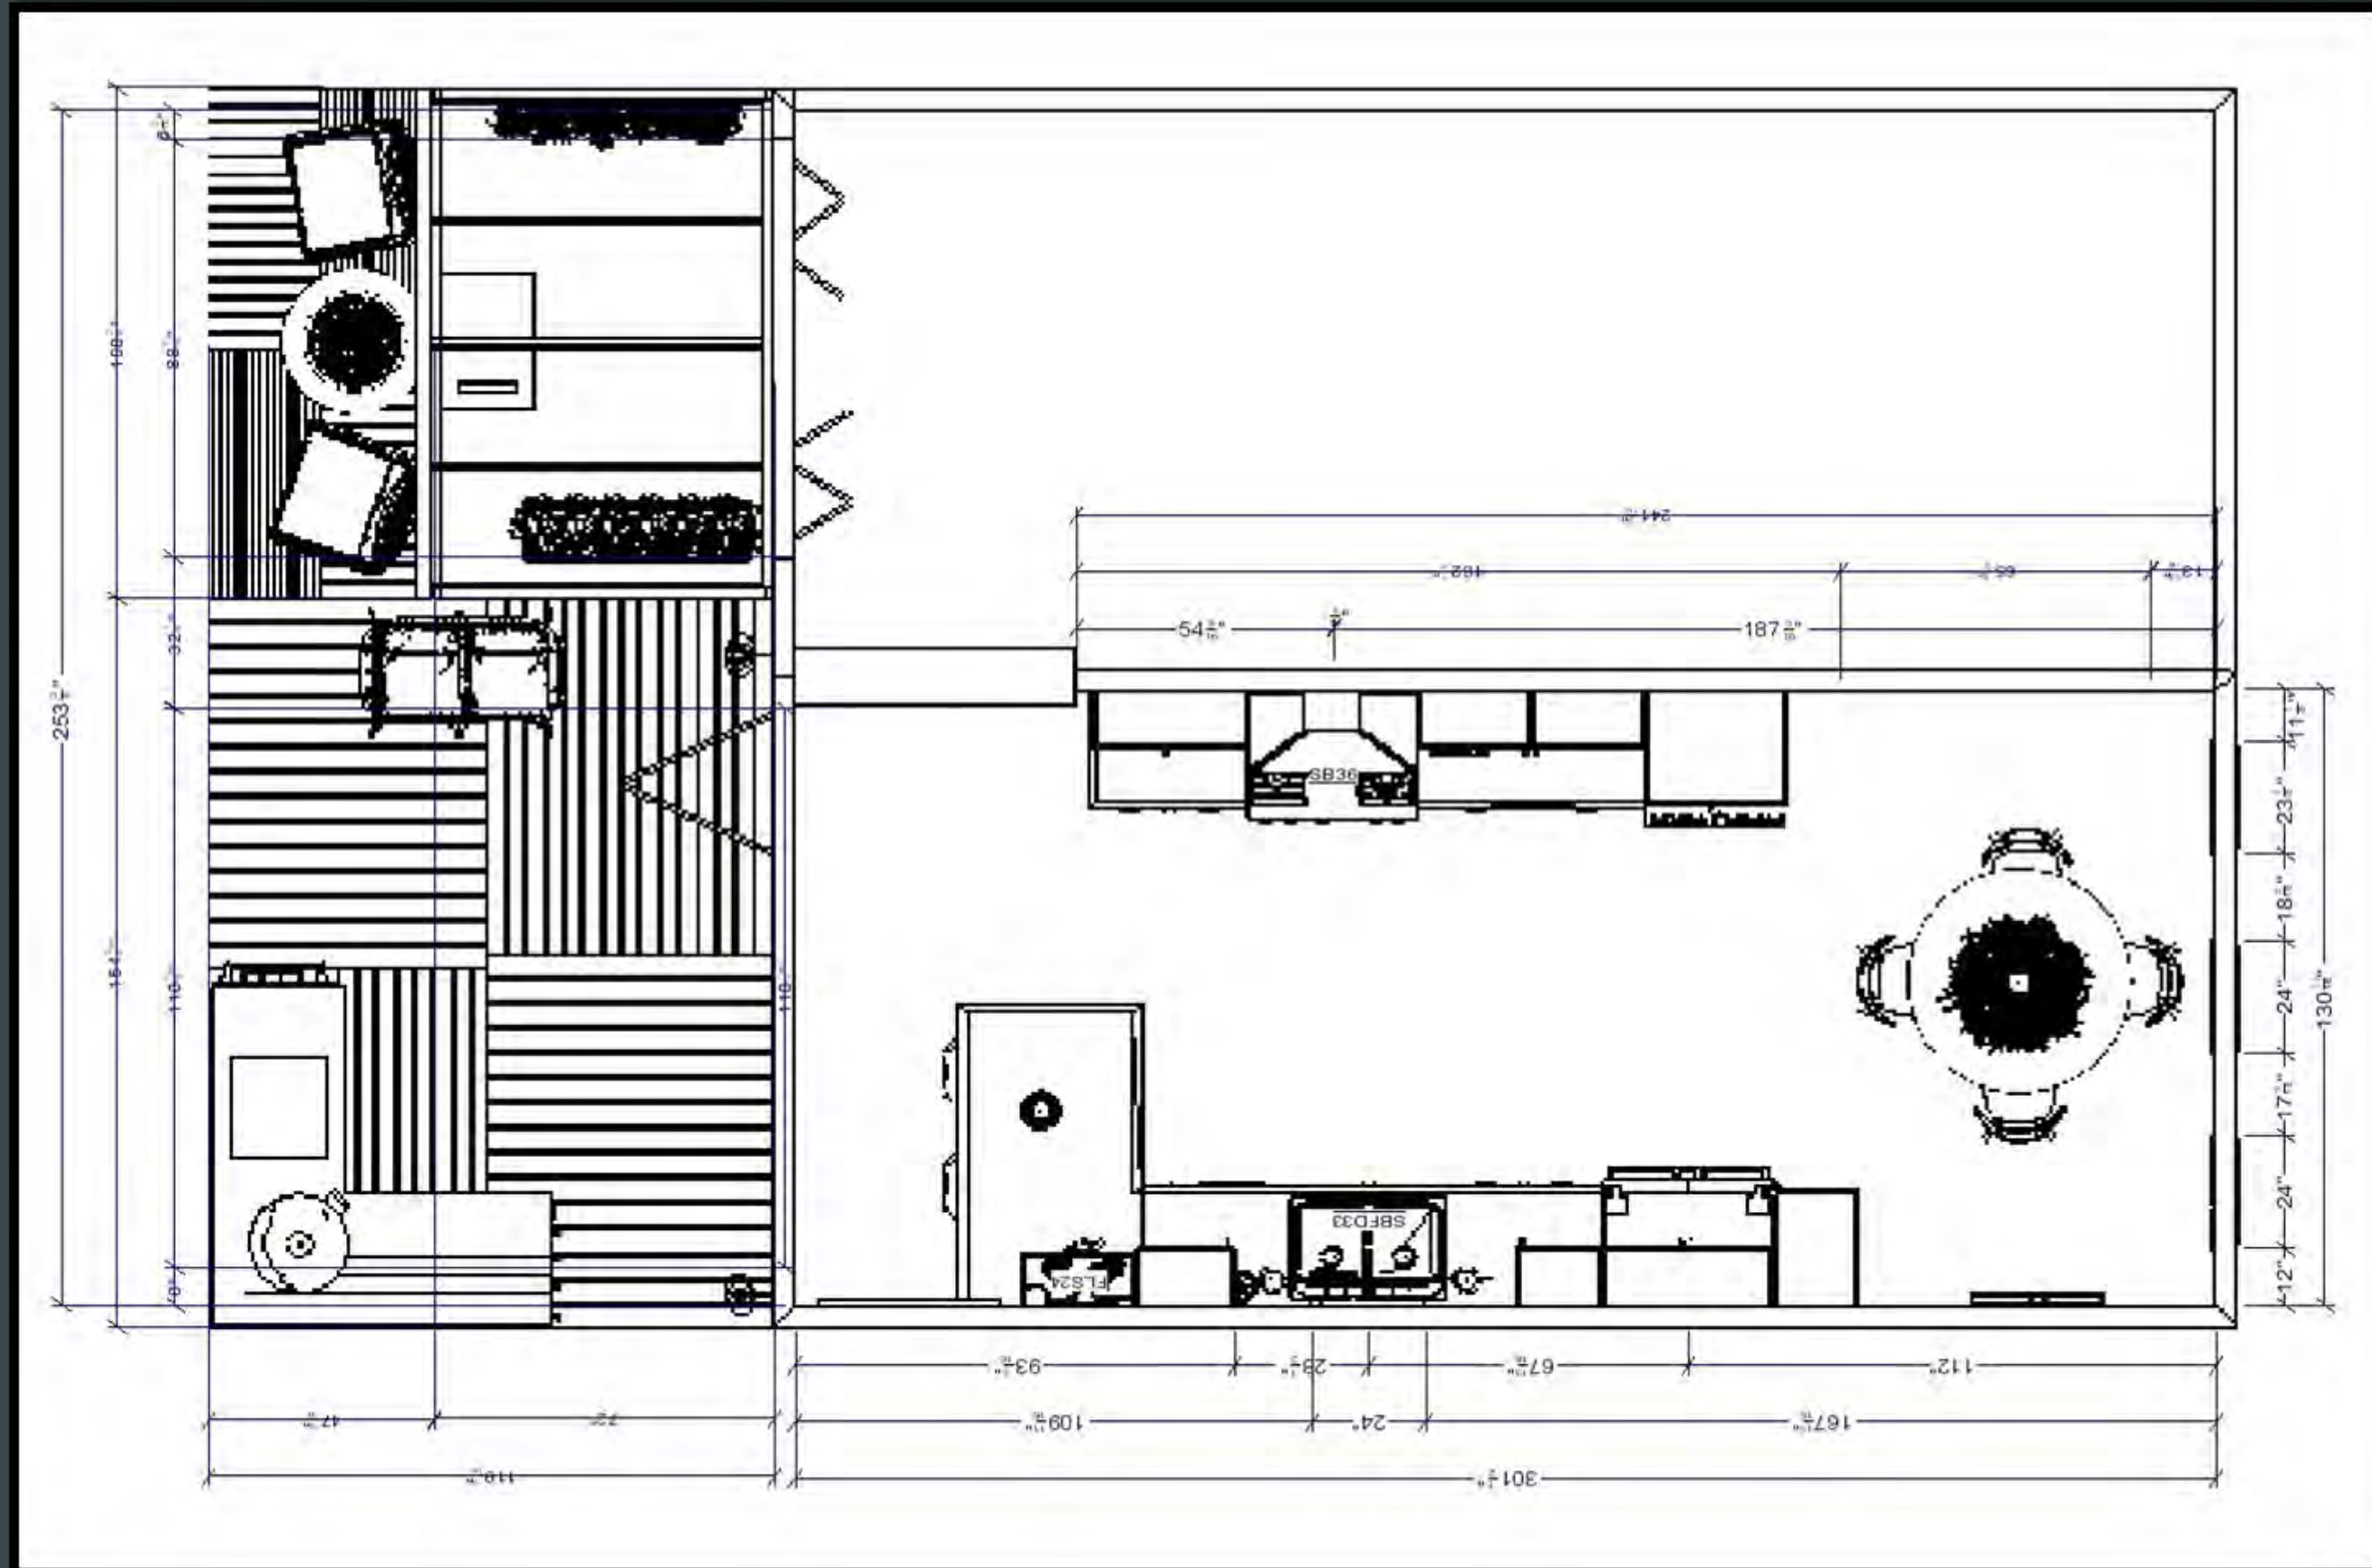

BACKSPLASH TILE

QUARTZ COUNTERTOPS

VIKING REFRIDGERATOR

DACOR FRENCH DOOR DOUBLE WALL OVEN

VIKING DISHWASHER

DACOR RANGE TOP

OAK FLOORING

SPECIFICATION FLOOR PLAN

1. 36" French-Door Bottom-Freezer - RVRF3361
2. 36" Gas Range Top – Contemporary
3. 30" Electric Double French-Door Oven – VDOF
4. 24" Dishwasher - DDW24T998US
5. 30" Range Hood
6. Trash & Recycling pullout
7. 33" Kohler sink
8. Green Egg grill station
9. Greenhouse/Solarium
10. Glass Bi-fold patio door
11. Glass Bi-fold entry door
12. Wood Beam
13. Arched Entryway

DIMENSIONED FLOOR PLAN

DIMENSIONED ELEVATIONS