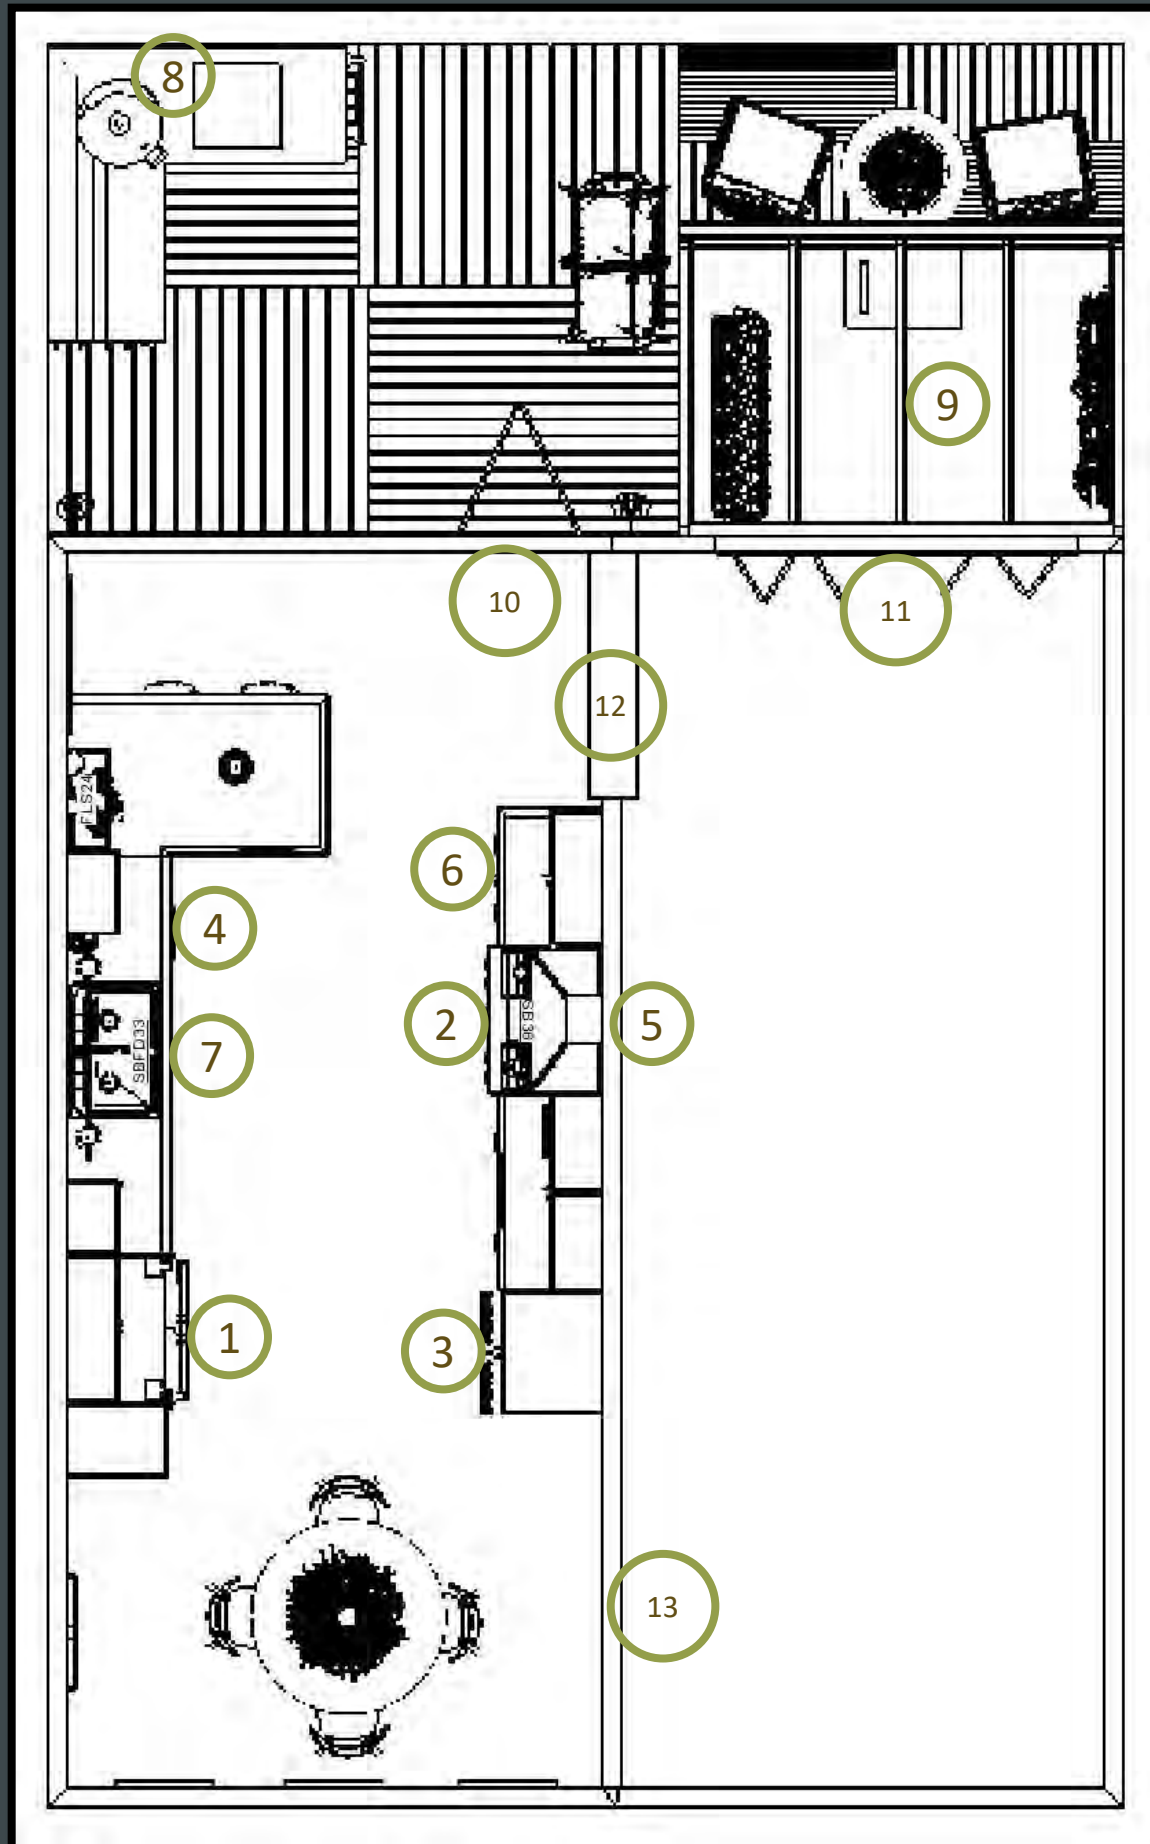

BACKSPLASH TILE

QUARTZ COUNTERTOPS

VIKING REFRIDGERATOR

DACOR FRENCH DOOR DOUBLE WALL OVEN

VIKING DISHWASHER

DACOR RANGE TOP

OAK FLOORING

SPECIFICATION FLOOR PLAN

1. 36" French-Door Bottom-Freezer - RVRF3361
2. 36" Gas Range Top – Contemporary
3. 30" Electric Double French-Door Oven – VDOF
4. 24" Dishwasher - DDW24T998US
5. 30" Range Hood
6. Trash & Recycling pullout
7. 33" Kohler sink
8. Green Egg grill station
9. Greenhouse/Solarium
10. Glass Bi-fold patio door
11. Glass Bi-fold entry door
12. Wood Beam
13. Arched Entryway

DIMENSIONED FLOOR PLAN

DIMENSIONED ELEVATIONS