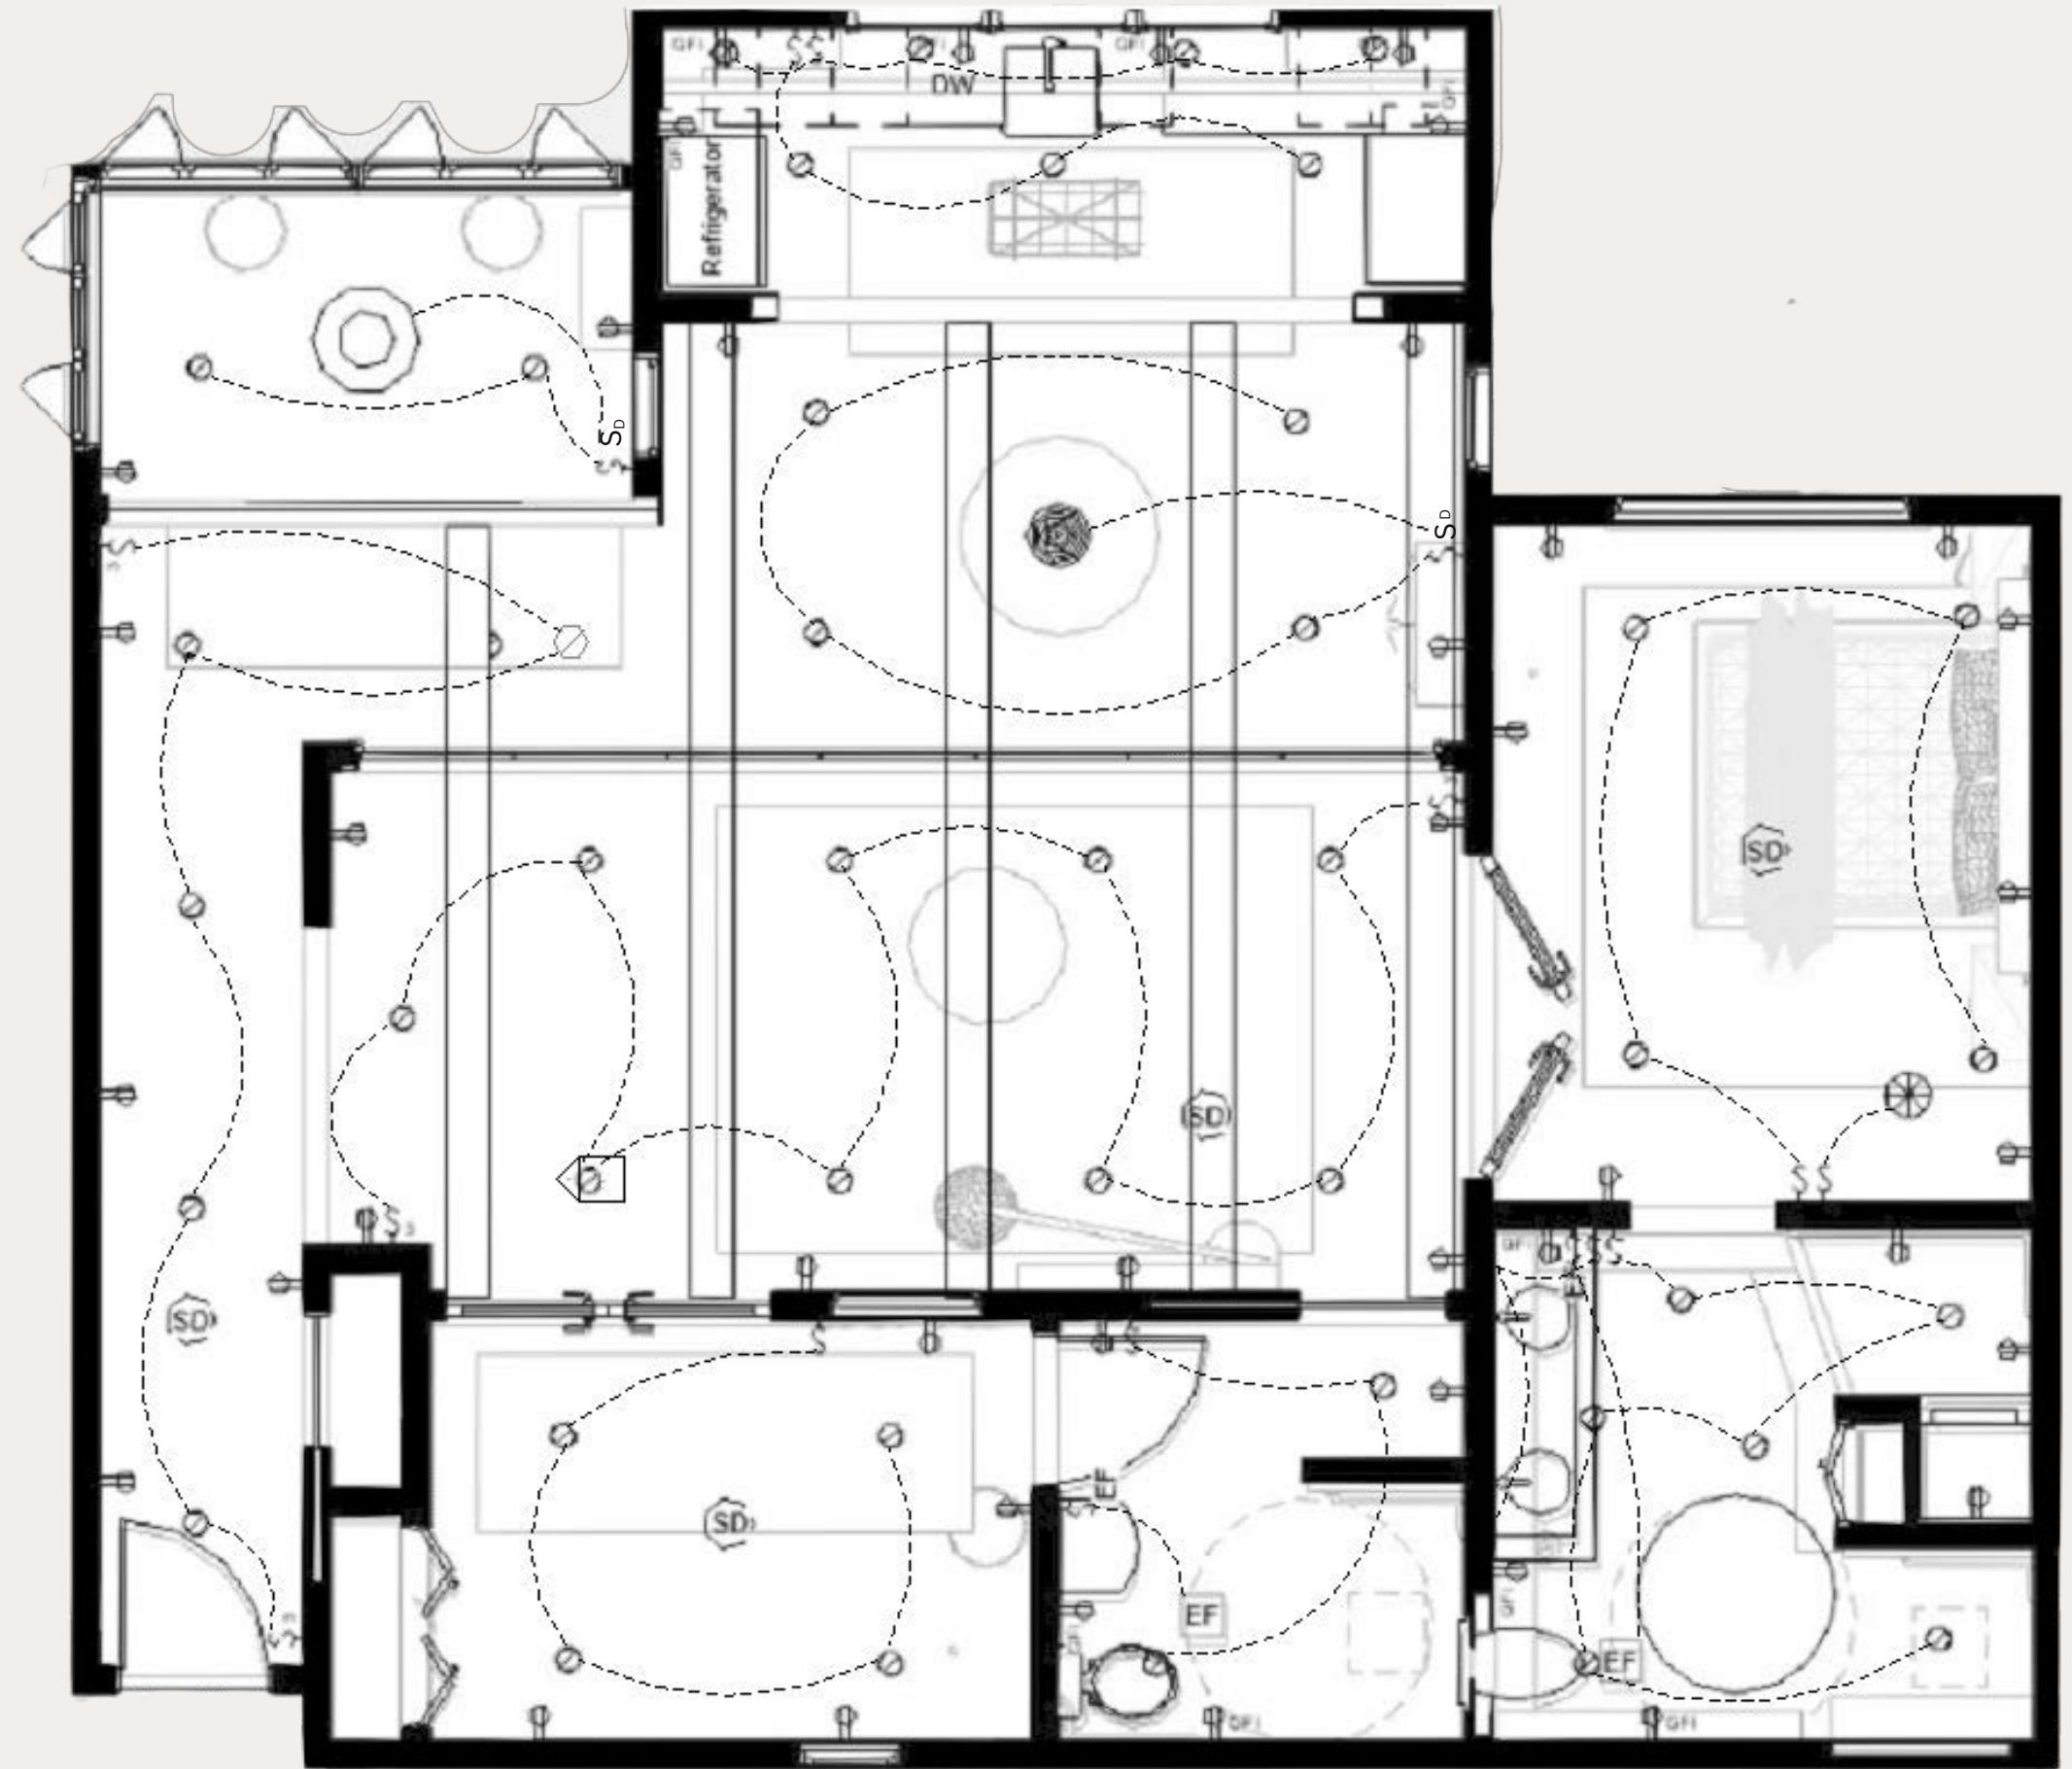

SYMBOL LEGEND

	Solarium Pendant
	Dining Pendant
	Recessed Can Light
	Master Bed Pendant
	Master Bath Sconce
	Master Bedside Sconce
	Single Outlet
	GFI Outlet
	Range Outlet
	Single Switch
	Three-Way Switch
	Exhaust Fan Switch
	Dimmer Switch
	Smoke Detector
	Exhaust Fan